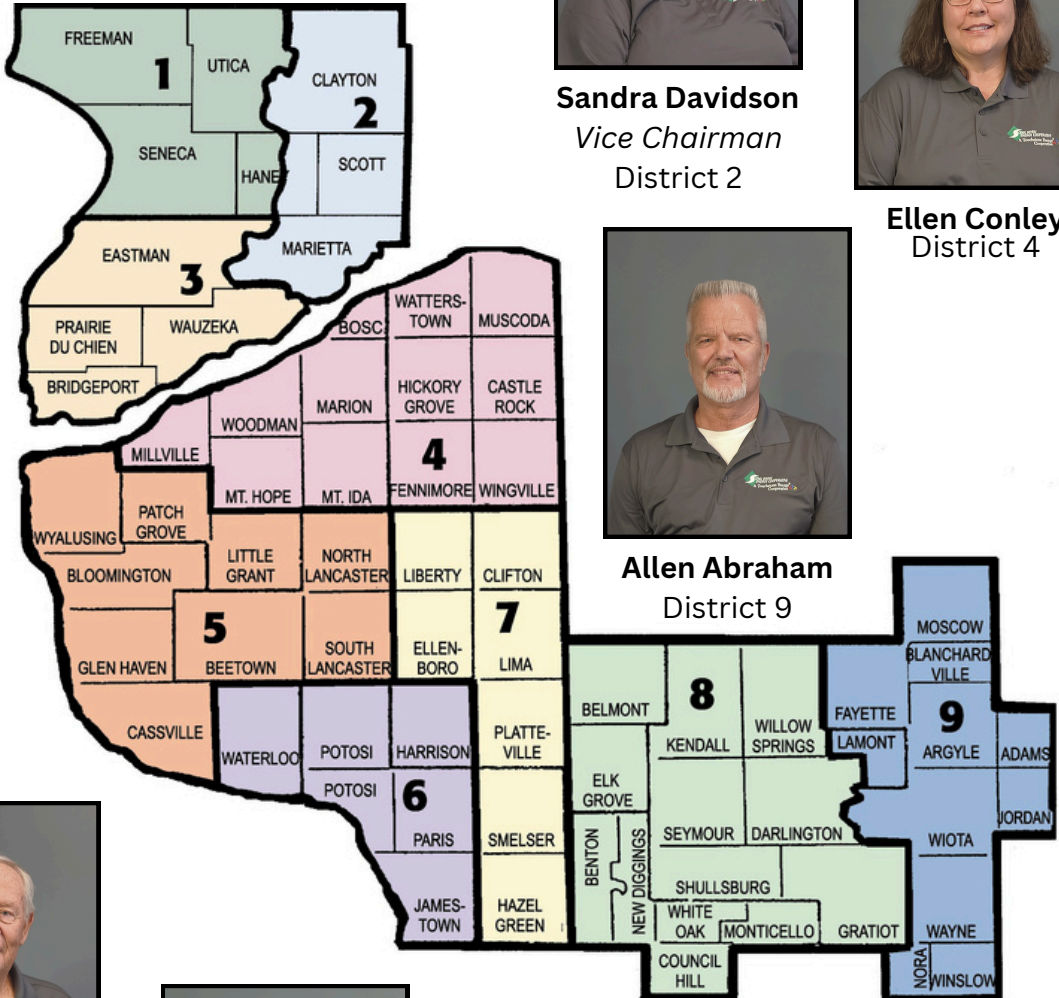

DIRECTOR DISTRICTS

Marcus Saegrove
District 1

Chuck Simmons
Chairman
District 3

Delbert Retuer
District 5

Don Schaefer
Asst. Sec.-Treasurer
District 6

Lily Long
District 7

Steve Carpenter
Sec.-Treasurer
District 8

Sandra Davidson
Vice Chairman
District 2

Ellen Conley
District 4

Allen Abraham
District 9