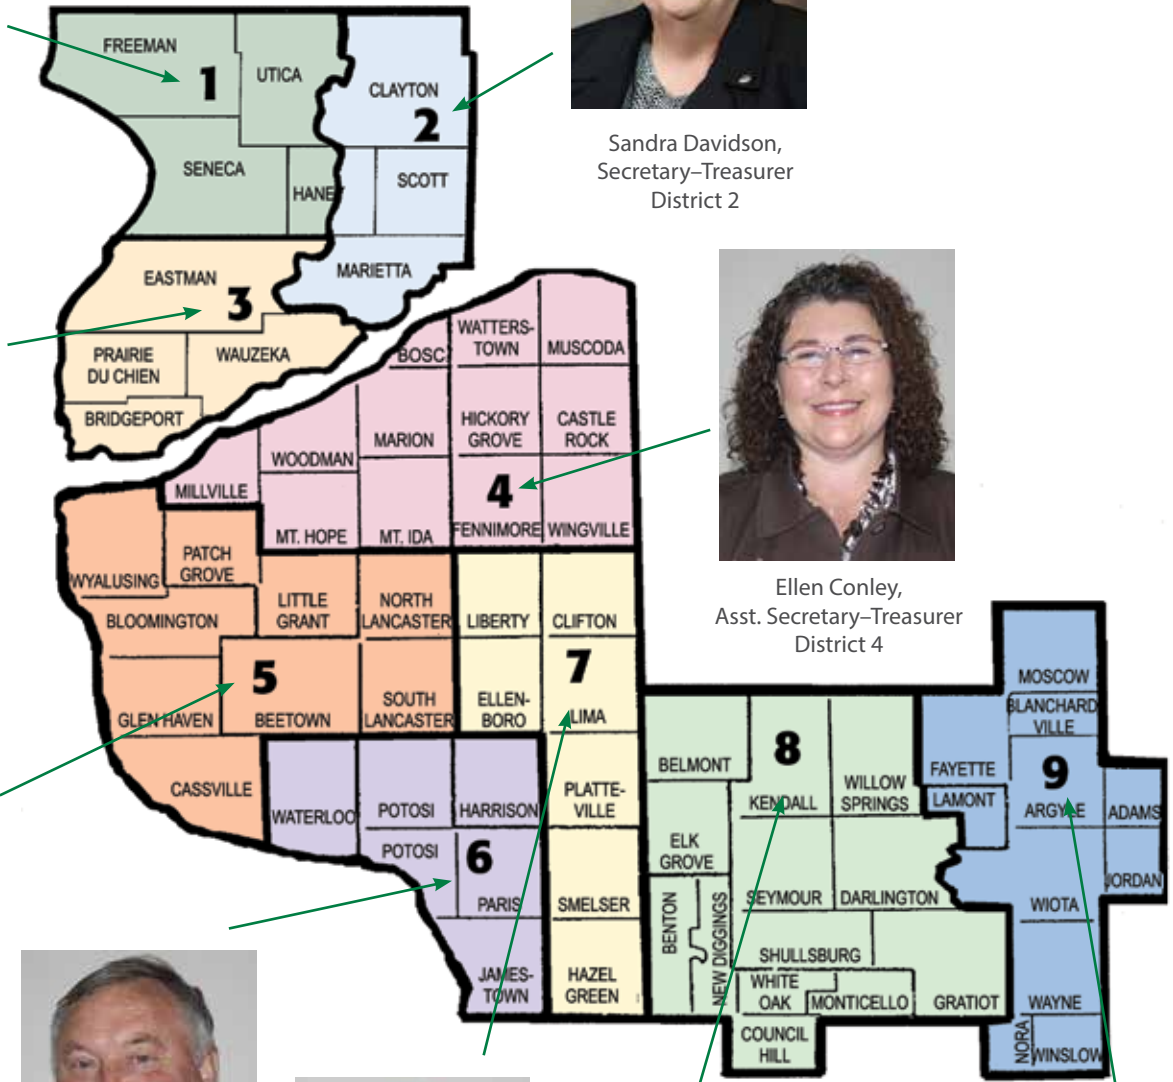

SREC DIRECTOR DISTRICTS

Marcus Saegrove
District 1

Sandra Davidson,
Secretary-Treasurer
District 2

Chuck Simmons,
Chairman
District 3

Ellen Conley,
Asst. Secretary-Treasurer
District 4

Delbert Reuter
District 5

Don Schaefer,
Vice Chairman
District 6

Larry Butson
District 7

Steve Carpenter
District 8

Jack Larson
District 9